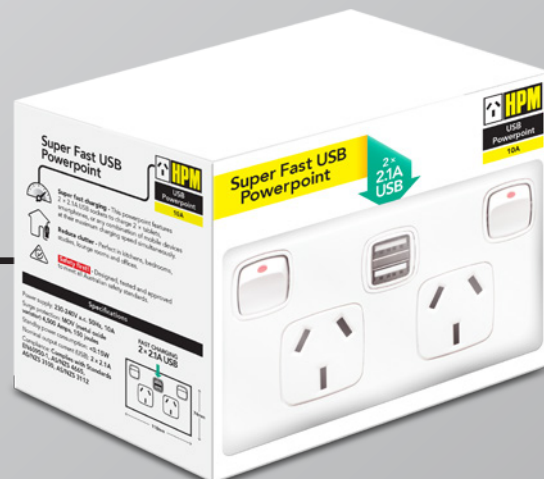

HPM Legrand Australia
1300 369 777
www.hpm.com.au

HPM Legrand New Zealand
0800 476 009
www.hpm.co.nz